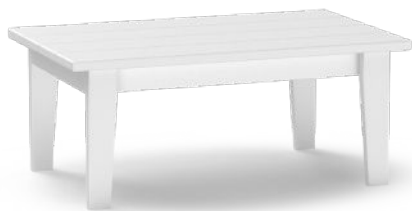

Enjoy the best of both worlds.

Lady Liberty Chair
31"W x 34" D x 35"H

Lady Liberty Sofa
81"W x 34" D x 35"H

Lady Liberty Coffee Table
36" W x 22" D x 15" H

Liberty Lady End Table
22" W x 22" D x 18" H

Lady Liberty Fire Table*
48" W x 27 1/2" D x 24" H
Shown with #WG100 Wind Guard